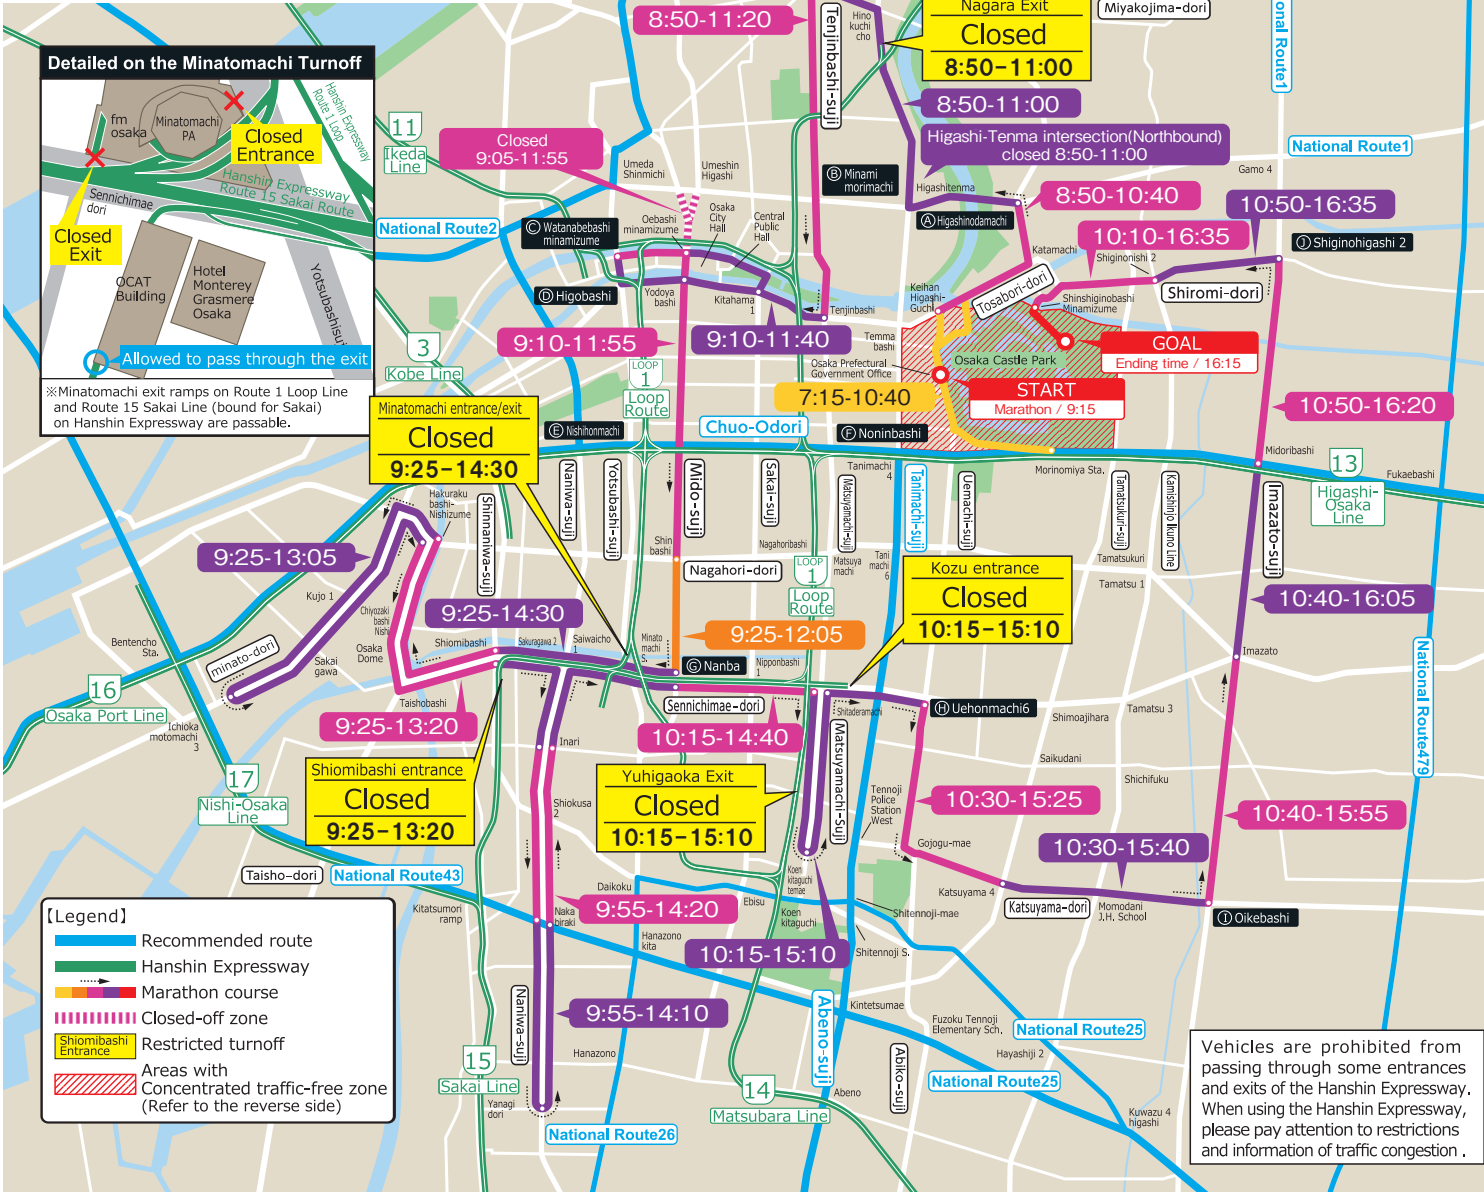

As the marathon course and the surrounding roads will be congested, please refrain from traveling by car, motorcycle (including mopeds), or bicycle. Since crossings of the course by pedestrians and bicycles are also restricted, pedestrians are advised to use pedestrian bridges, subway entrances, etc.

OSAKA MARATHON 2025

Notice of traffic restrictions

2025 Mon 24 Feb.

©Expo 2025

Restrictions inside Osaka Castle Park

- Marathon course
- ↔ General pedestrian route
- ↔ Wheelchair route

Vehicles are not allowed to pass during traffic restrictions. Bicycles and pedestrians are restricted from crossing or entering the course. We apologize for the inconvenience and appreciate your cooperation.

We ask for your cooperation to conduct the event safely.

- Crossing the marathon course is prohibited during the traffic restriction hours.
- Passing through the road on the marathon course for bicycles and pedestrians will also be restricted. We ask pedestrians to use the overpass or pedestrian tunnel, etc.
- The marathon course and its nearby roads will be closed up to over seven hours.
- When driving a car, we advise you to take a recommended route, major open route or expressway.

- ①Osakajokoen Station Parking lot will be closed all day from 23 to 24 Feb. 2025
- ②Morinomiya Station Parking lot will be closed all day on 24 Feb. 2025

- ③Jonan Parking lot No.1 will be closed from 7:00 to 13:00 on 24 Feb. 2025
- ④Jonan Parking lot No.2 will be closed from 15:00 on 23 Feb. to 13:00 on 24 Feb. 2025