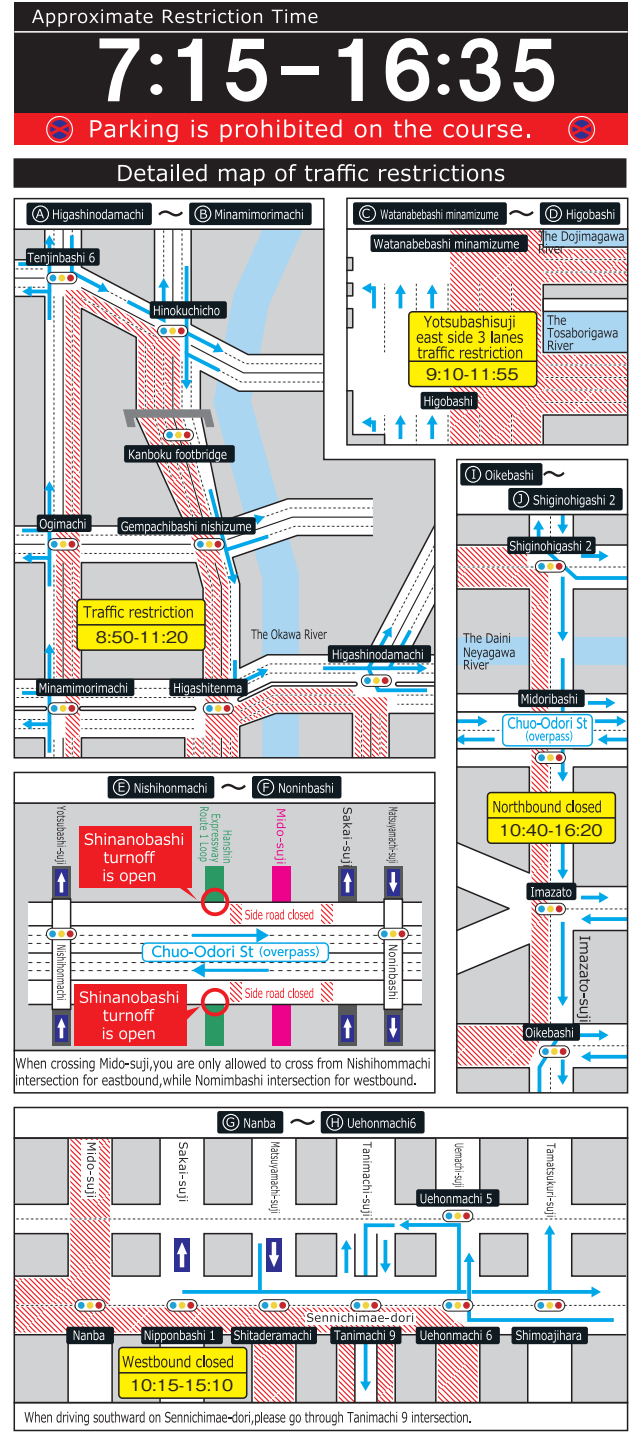

As the marathon course and the surrounding roads will be congested, please refrain from traveling by car, motorcycle (including mopeds), or bicycle. Since crossings of the course by pedestrians and bicycles are also restricted, pedestrians are advised to use pedestrian bridges, subway entrances, etc.

OSAKA MARATHON 2025

Notice of traffic restrictions

2025 Mon 24 Feb.

©Expo 2025

Restrictions inside Osaka Castle Park

- Marathon course
- ↔ General pedestrian route
- ↔ Wheelchair route

Vehicles are not allowed to pass during traffic restrictions. Bicycles and pedestrians are restricted from crossing or entering the course. We apologize for the inconvenience and appreciate your cooperation.

We ask for your cooperation to conduct the event safely.

- Crossing the marathon course is prohibited during the traffic restriction hours.
- Passing through the road on the marathon course for bicycles and pedestrians will also be restricted. We ask pedestrians to use the overpass or pedestrian tunnel, etc.
- The marathon course and its nearby roads will be closed up to over seven hours.
- When driving a car, we advise you to take a recommended route, major open route or expressway.

- ①Osakajokoen Station Parking lot will be closed all day from 23 to 24 Feb. 2025
- ②Morinomiya Station Parking lot will be closed all day on 24 Feb. 2025

- ③Jonan Parking lot No.1 will be closed from 7:00 to 13:00 on 24 Feb. 2025
- ④Jonan Parking lot No.2 will be closed from 15:00 on 23 Feb. to 13:00 on 24 Feb. 2025