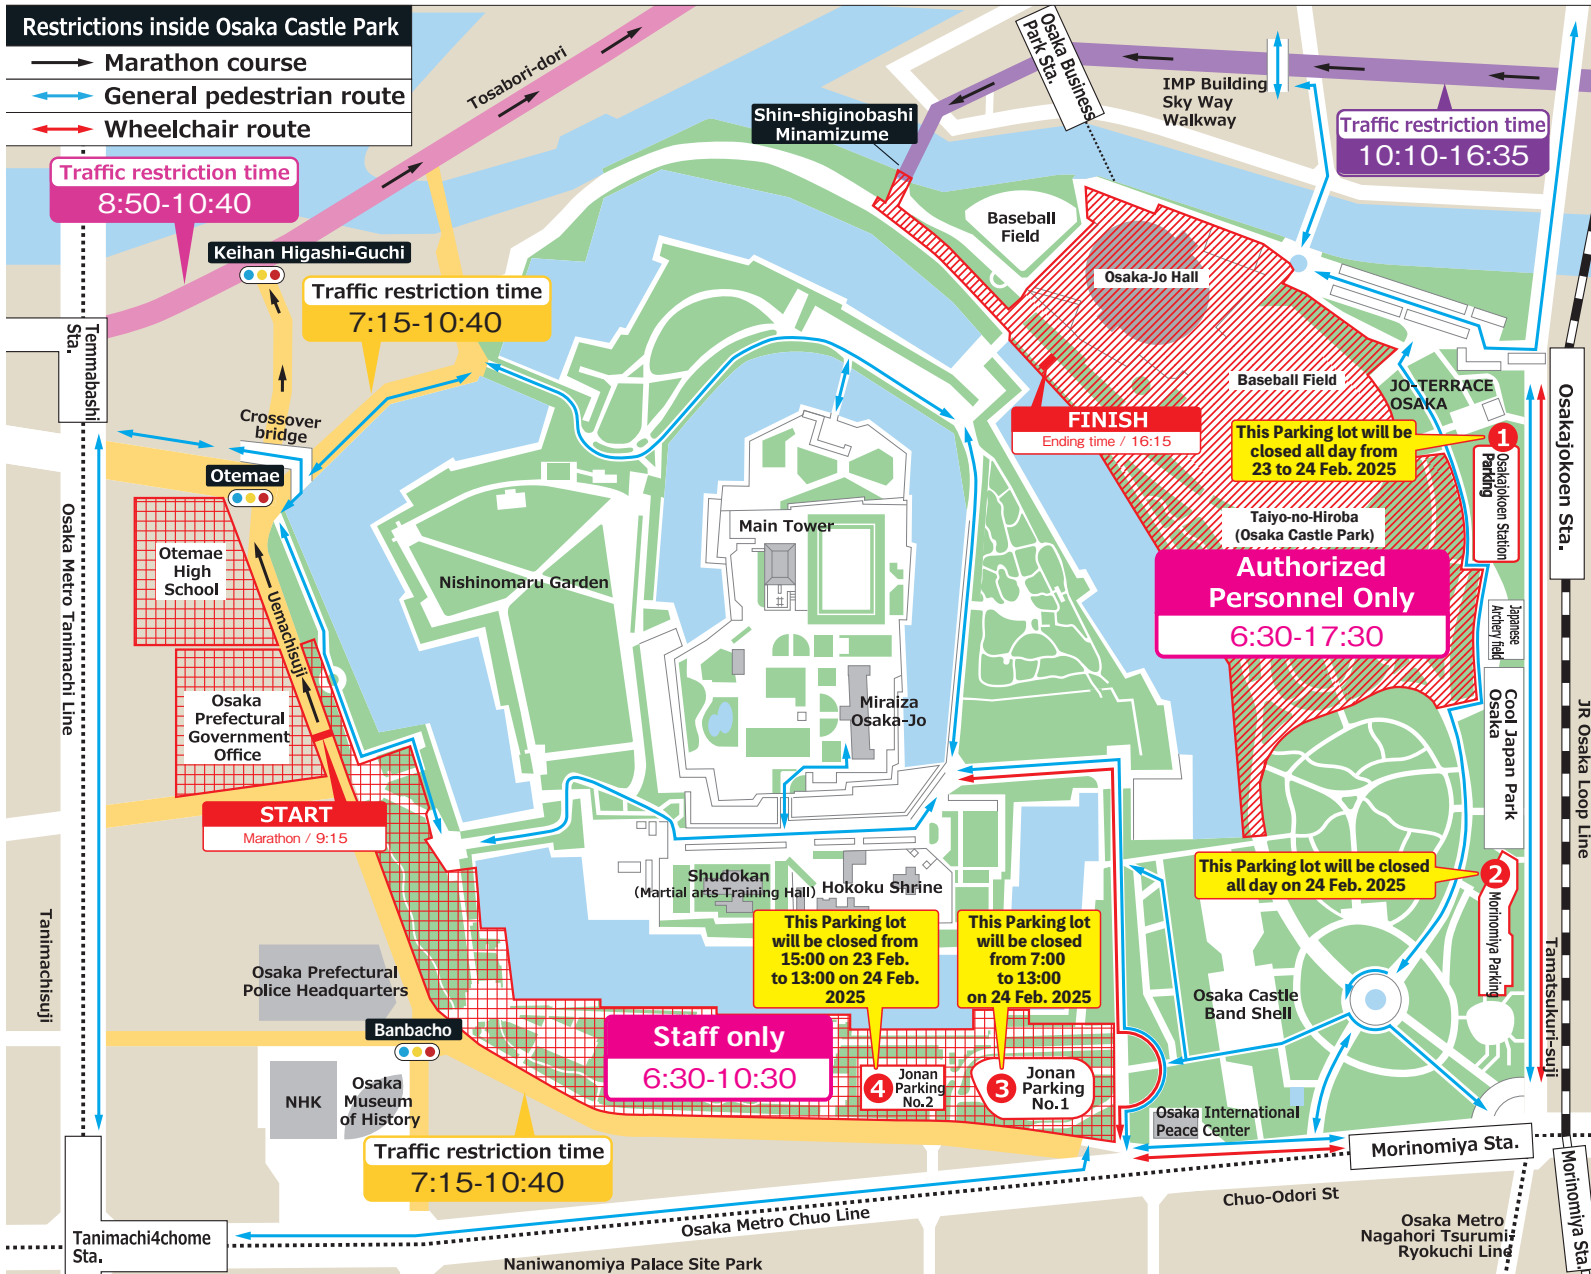

As the marathon course and the surrounding roads will be congested, please refrain from traveling by car, motorcycle (including mopeds), or bicycle. Since crossings of the course by pedestrians and bicycles are also restricted, pedestrians are advised to use pedestrian bridges, subway entrances, etc.

OSAKA MARATHON 2025

Notice of traffic restrictions

2025 Mon 24 Feb.

©Expo 2025

Restrictions inside Osaka Castle Park

- Marathon course
- ↔ General pedestrian route
- ↔ Wheelchair route

Vehicles are not allowed to pass during traffic restrictions. Bicycles and pedestrians are restricted from crossing or entering the course. We apologize for the inconvenience and appreciate your cooperation.

We ask for your cooperation to conduct the event safely.

- Crossing the marathon course is prohibited during the traffic restriction hours.
- Passing through the road on the marathon course for bicycles and pedestrians will also be restricted. We ask pedestrians to use the overpass or pedestrian tunnel, etc.
- The marathon course and its nearby roads will be closed up to over seven hours.
- When driving a car, we advise you to take a recommended route, major open route or expressway.

- ①Osakajokoen Station Parking lot will be closed all day from 23 to 24 Feb. 2025
- ②Morinomiya Station Parking lot will be closed all day on 24 Feb. 2025

- ③Jonan Parking lot No.1 will be closed from 7:00 to 13:00 on 24 Feb. 2025
- ④Jonan Parking lot No.2 will be closed from 15:00 on 23 Feb. to 13:00 on 24 Feb. 2025